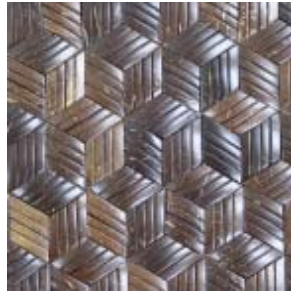

Product Code: DPSM-SB-008
Colour: Santos Brown
Size: Bow 3cm
Material: Coconut shell

Product Code: DPSM-CR-009
Colour: Costa Rica
Size: Weave 3cm
Material: Coconut shell

Product Code: DPSM-CI-010
Colour: Cuba Ivory
Size: Crushed
Material: Coconut shell

Product Code: DPSM-CB-011
Colour: Cuba Brown
Size: Crushed
Material: Coconut shell

Product Code: DPSM-H-012
Colour: Havana
Size: Square 1.5x1.5cm
Material: Coconut shell

Product Code: DPSM-MI-013
Colour: Mutari Ivory
Size: Mosaic
Material: Coconut shell

Product Code: DPSM-MB-014
Colour: Mutari Brown
Size: Mosaic
Material: Coconut shell

Product Code: DPWV-H-015
Colour: Latte
Size: Hexa 3cm
Material: Coconut shell

Product Code: DPWV-H-016
Colour: Java
Size: Hexa 3cm
Material: Coconut shell

Product Code: DPWV-H-017
Colour: Noir
Size: Hexa 3cm
Material: Coconut shell

Product Code: DPWV-B-018
Colour: Latte
Size: Brick 1.5x 3cm
Material: Coconut shell

Product Code: DPWV-W-019
Colour: Latte
Size: Weave 1.5x3cm
Material: Coconut shell